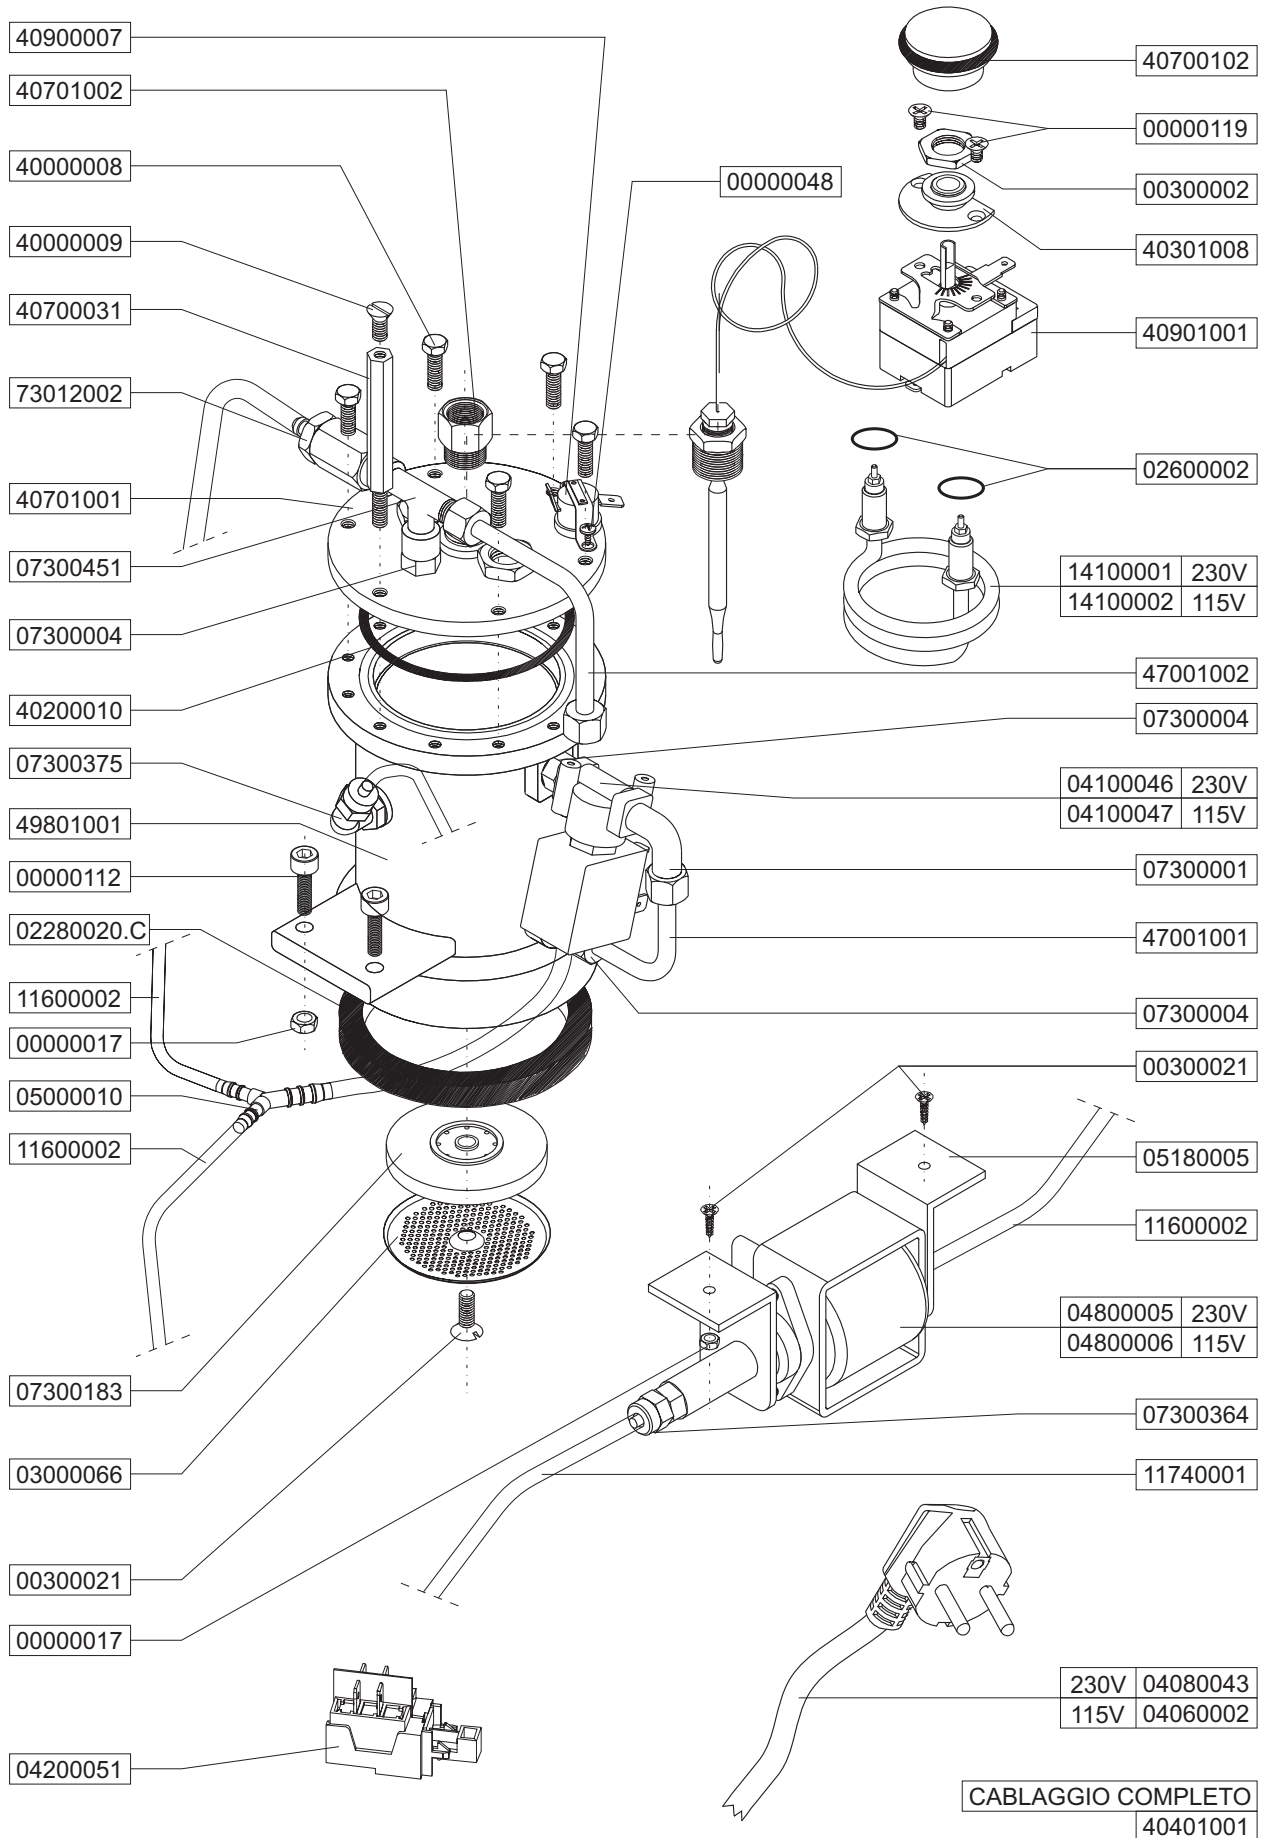

- SPECIFICARE MATERIALE  
SPECIFY MATERIAL  
OTTONE / BRASS  
RAME / COPPER  
CROMO / CHROMED

*Victoria Arduino*

**PARTI IDRAULICHE/ELETRICHE**  
**HYDRAULIC/ELECTRIC PARTS**

**PORTA FILTRO / RUBINETTO VAPORE**  
**FILTER HOLDER / STEAM PIPE**

CODICE	DESCRIZIONE	DESCRIPTION
40900005	TASTO BOMBATO D16	BUTTON D16
40900006	LED VENUS FAMILY	LED VENUS FAMILY
40900007	TERMOSTATO 130	THERMOSTAT 130
40901001	TERMOSTATO	THERMOSTAT
47001001	TUBO COLLEGAMENTO CALDAIA ELETTROV	BOILER - SOLENOID VALVE TUBE
47001002	TUBO RUBINETTO VAPORE FAMILY MEDIA	STEAM TAP TUBE FAMILY
47301001	TELAIO COMPLETO VENUS FAMILY	VENUS FAMILY COMPLETE FRAME
49801001	GRUPPO EROGAZIONE VENUS FAMILY	VENUS FAMILY GROUP
49901001	KIT LANCIA VAPORE SNODATA	STEAM LANCE KIT
73012002	VALVOLA NEPLAX	EXPANSION VALVE
98005001	CORPO PORTAFILTRO CROMATO	CHROMED FILTER HOLDER
98005015	PORTAFILTRO COMPLETO	COMPLETE FILTER HOLDER
98005016	MANOPOLA + TAPPO	HANDLE + CUP