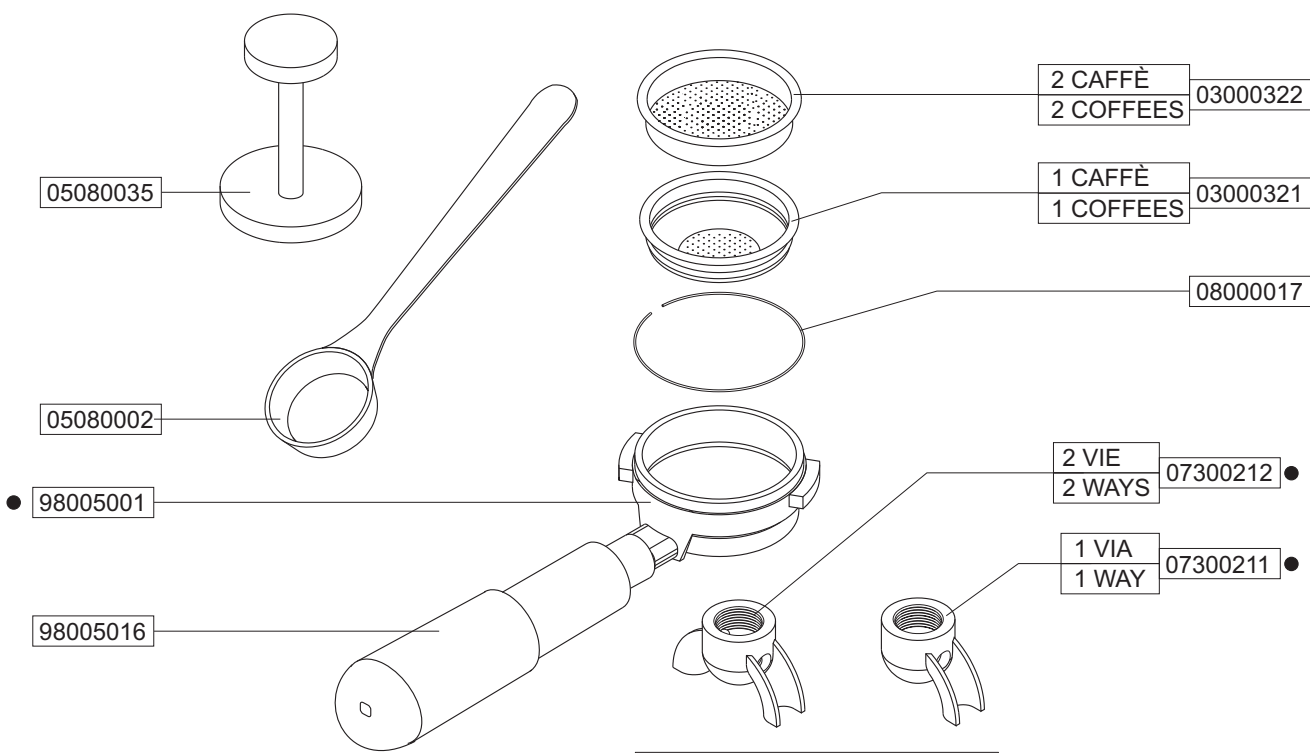

- SPECIFICARE MATERIALE  
SPECIFY MATERIAL  
OTTONE / BRASS  
RAME / COPPER  
CROMO / CHROMED

*Victoria Arduino*

**PARTI IDRAULICHE/ELETRICHE**  
**HYDRAULIC/ELECTRIC PARTS**

**PORTA FILTRO / RUBINETTO VAPORE**  
**FILTER HOLDER / STEAM PIPE**

CODICE	DESCRIZIONE	DESCRIPTION
40900005	TASTO BOMBATO D16	BUTTON D16
40900006	LED VENUS FAMILY	LED VENUS FAMILY
40900007	TERMOSTATO 130	THERMOSTAT 130
40901001	TERMOSTATO	THERMOSTAT
47001001	TUBO COLLEGAMENTO CALDAIA ELETTROV	BOILER - SOLENOID VALVE TUBE
47001002	TUBO RUBINETTO VAPORE FAMILY MEDIA	STEAM TAP TUBE FAMILY
47301001	TELAIO COMPLETO VENUS FAMILY	VENUS FAMILY COMPLETE FRAME
49801001	GRUPPO EROGAZIONE VENUS FAMILY	VENUS FAMILY GROUP
49901001	KIT LANCIA VAPORE SNODATA	STEAM LANCE KIT
73012002	VALVOLA NEPLAX	EXPANSION VALVE
98005001	CORPO PORTAFILTRO CROMATO	CHROMED FILTER HOLDER
98005015	PORTAFILTRO COMPLETO	COMPLETE FILTER HOLDER
98005016	MANOPOLA + TAPPO	HANDLE + CUP