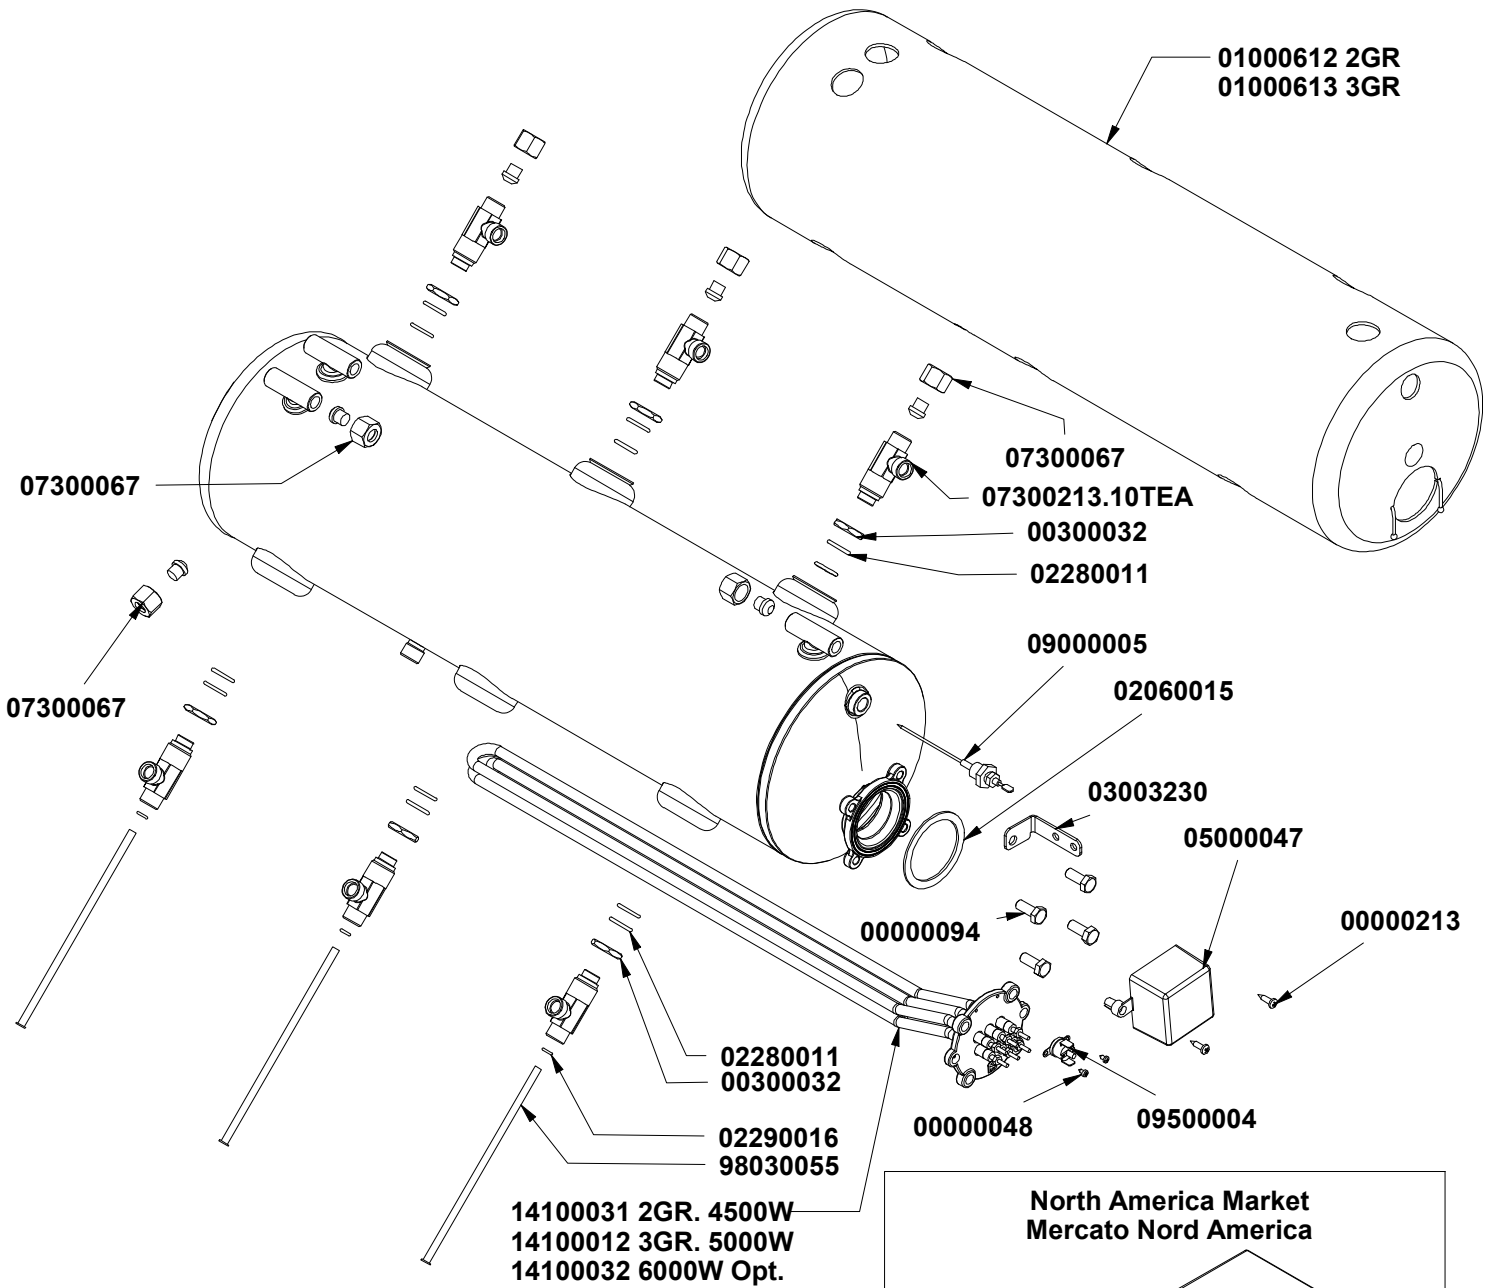

VERSIONE DIGIT
DIGIT VERSION

PARTI CALDAIA
BOILER PARTS

INSPIRED BY YOUR PASSION.

T.07