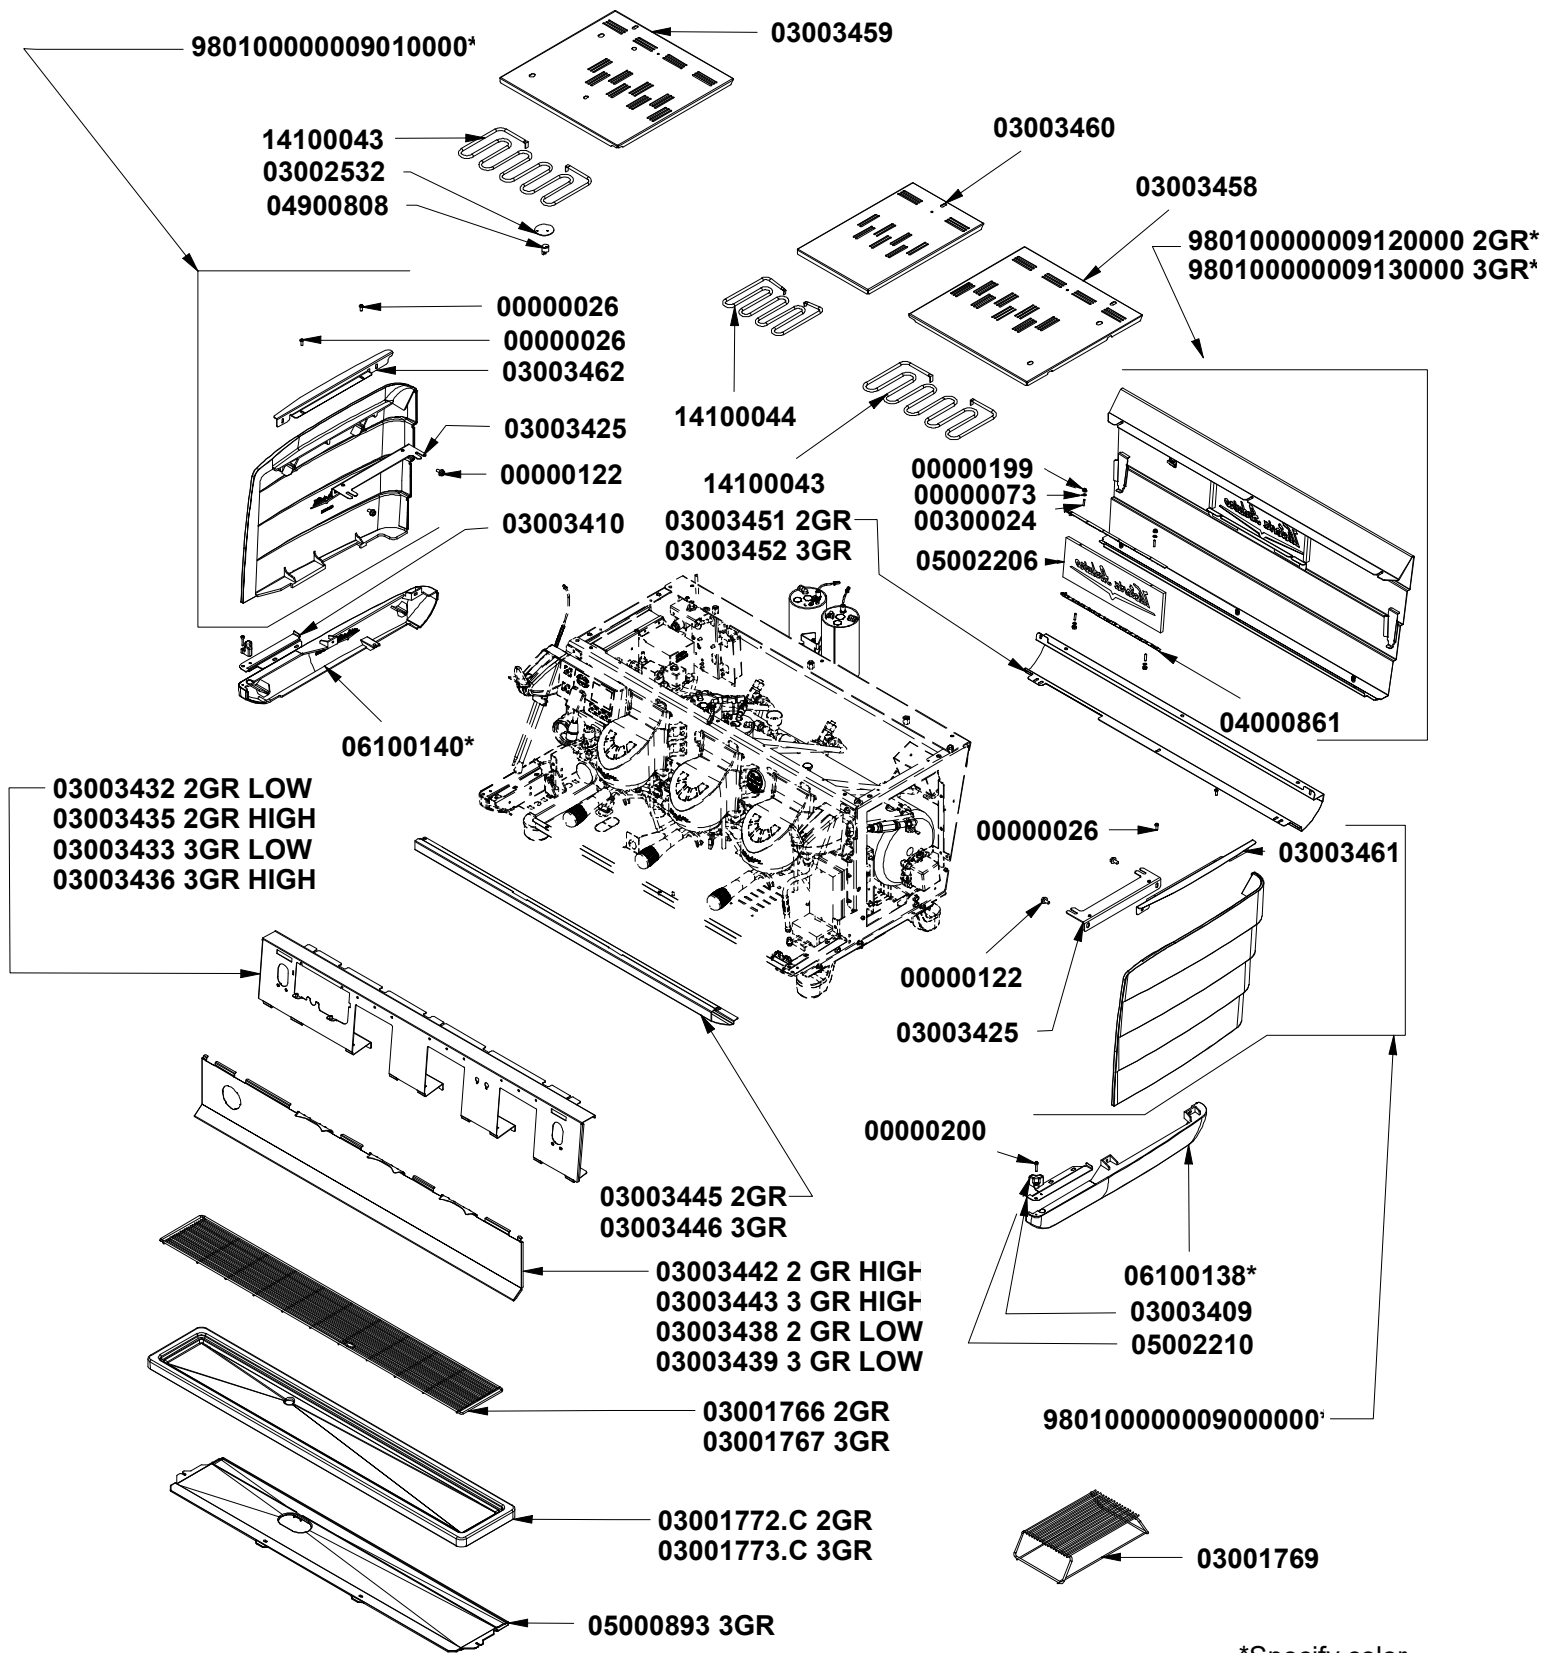

VERSIONE DIGIT
DIGIT VERSION

COMPONENTI GRUPPO CARENA
CABINET PARTS

*Specify color
Specificare colore

INSPIRED BY YOUR PASSION.

T.OI