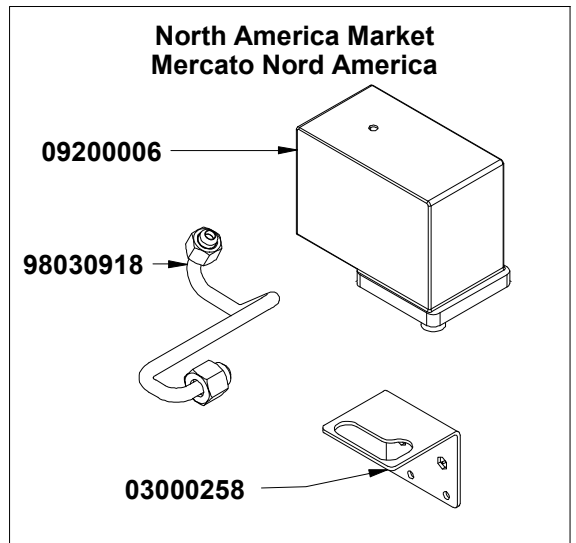

VERSIONE DIGIT
DIGIT VERSION

PARTI CALDAIA
BOILER PARTS

INSPIRED BY YOUR PASSION.

T.07