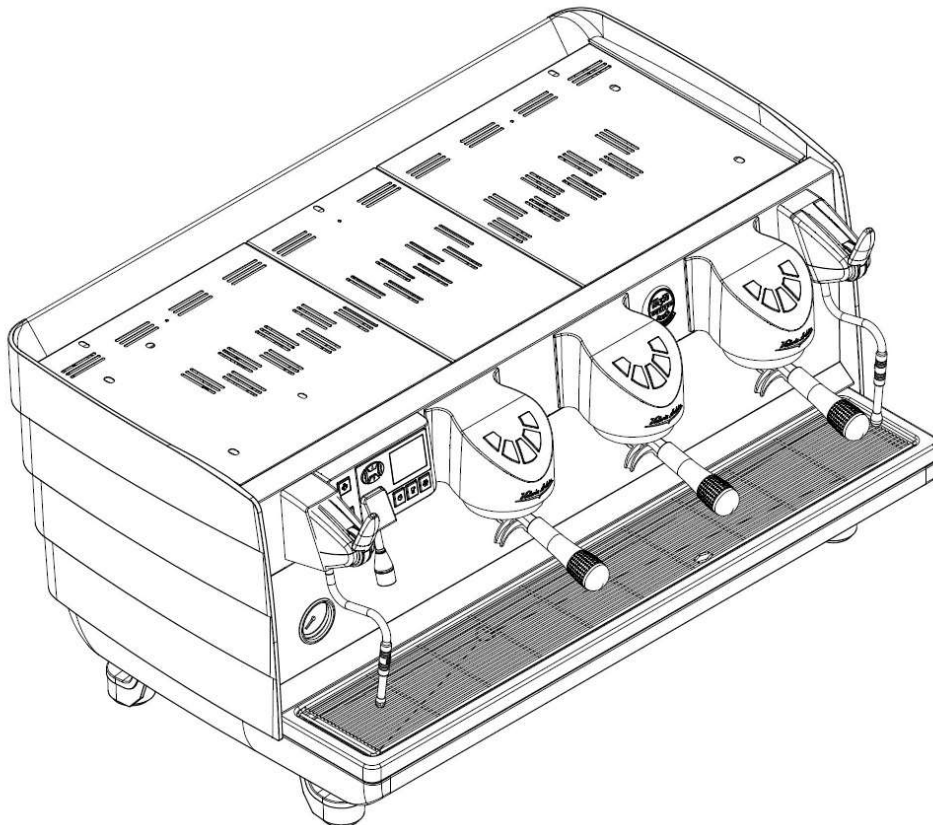

SPARE PARTS BOOK

DIGIT VERSION

04/12/2020

Victoria Arduino

INSPIRED BY YOUR PASSION.

INSPIRED BY YOUR PASSION.

- T.01 **CABINET PARTS**
COMPONENTI GRUPPO CARENA
- T.02 **CONTROL PANEL DISPLAY**
INVOLUCRO COMANDI DISPLAY
- T.03 **POURING GROUP PARTS**
COMPONENTI GRUPPO EROGAZIONE
- T.04 **STEAM & HOT WATER PARTS**
COMP. VAPORE E ACQUA CALDA
- T.05 **EASYCREAM PARTS**
COMPONENTI EASYCREAM
- T.06 **MIXER AND PUMP GROUP**
GRUPPO POMPA E MISCELATORE
- T.07 **BOILER PARTS**
PARTI CALDAIA
- T.08 **HYDRAULIC GROUP PARTS**
COMP. GRUPPO IDRAULICO
- T.09 **FRAME PARTS**
COMPONENTI TELAIO
- T.10 **ELECTR. AND ELECTRICAL PARTS**
COMP. ELETTRICI ED ELETTRONICI

» LEGEND :

THE CODES WRITTEN IN BOLD REFER TO THE COMPONENTS
EMPLOYED CURRENTLY.

THE CODES USED BEFORE ARE WRITTEN IN CORSIVE WITH INDICATED,
ON THE SIDE, THE END OF VALIDITY DATE.

EXAMPLE:

0300153I - 01/09/2007