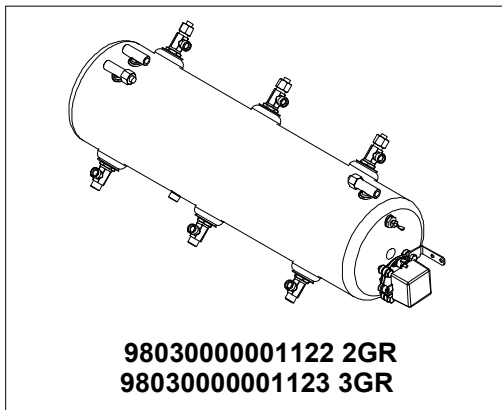

VERSIONE DIGIT
DIGIT VERSION

PARTI CALDAIA
BOILER PARTS

INSPIRED BY YOUR PASSION.

T.07